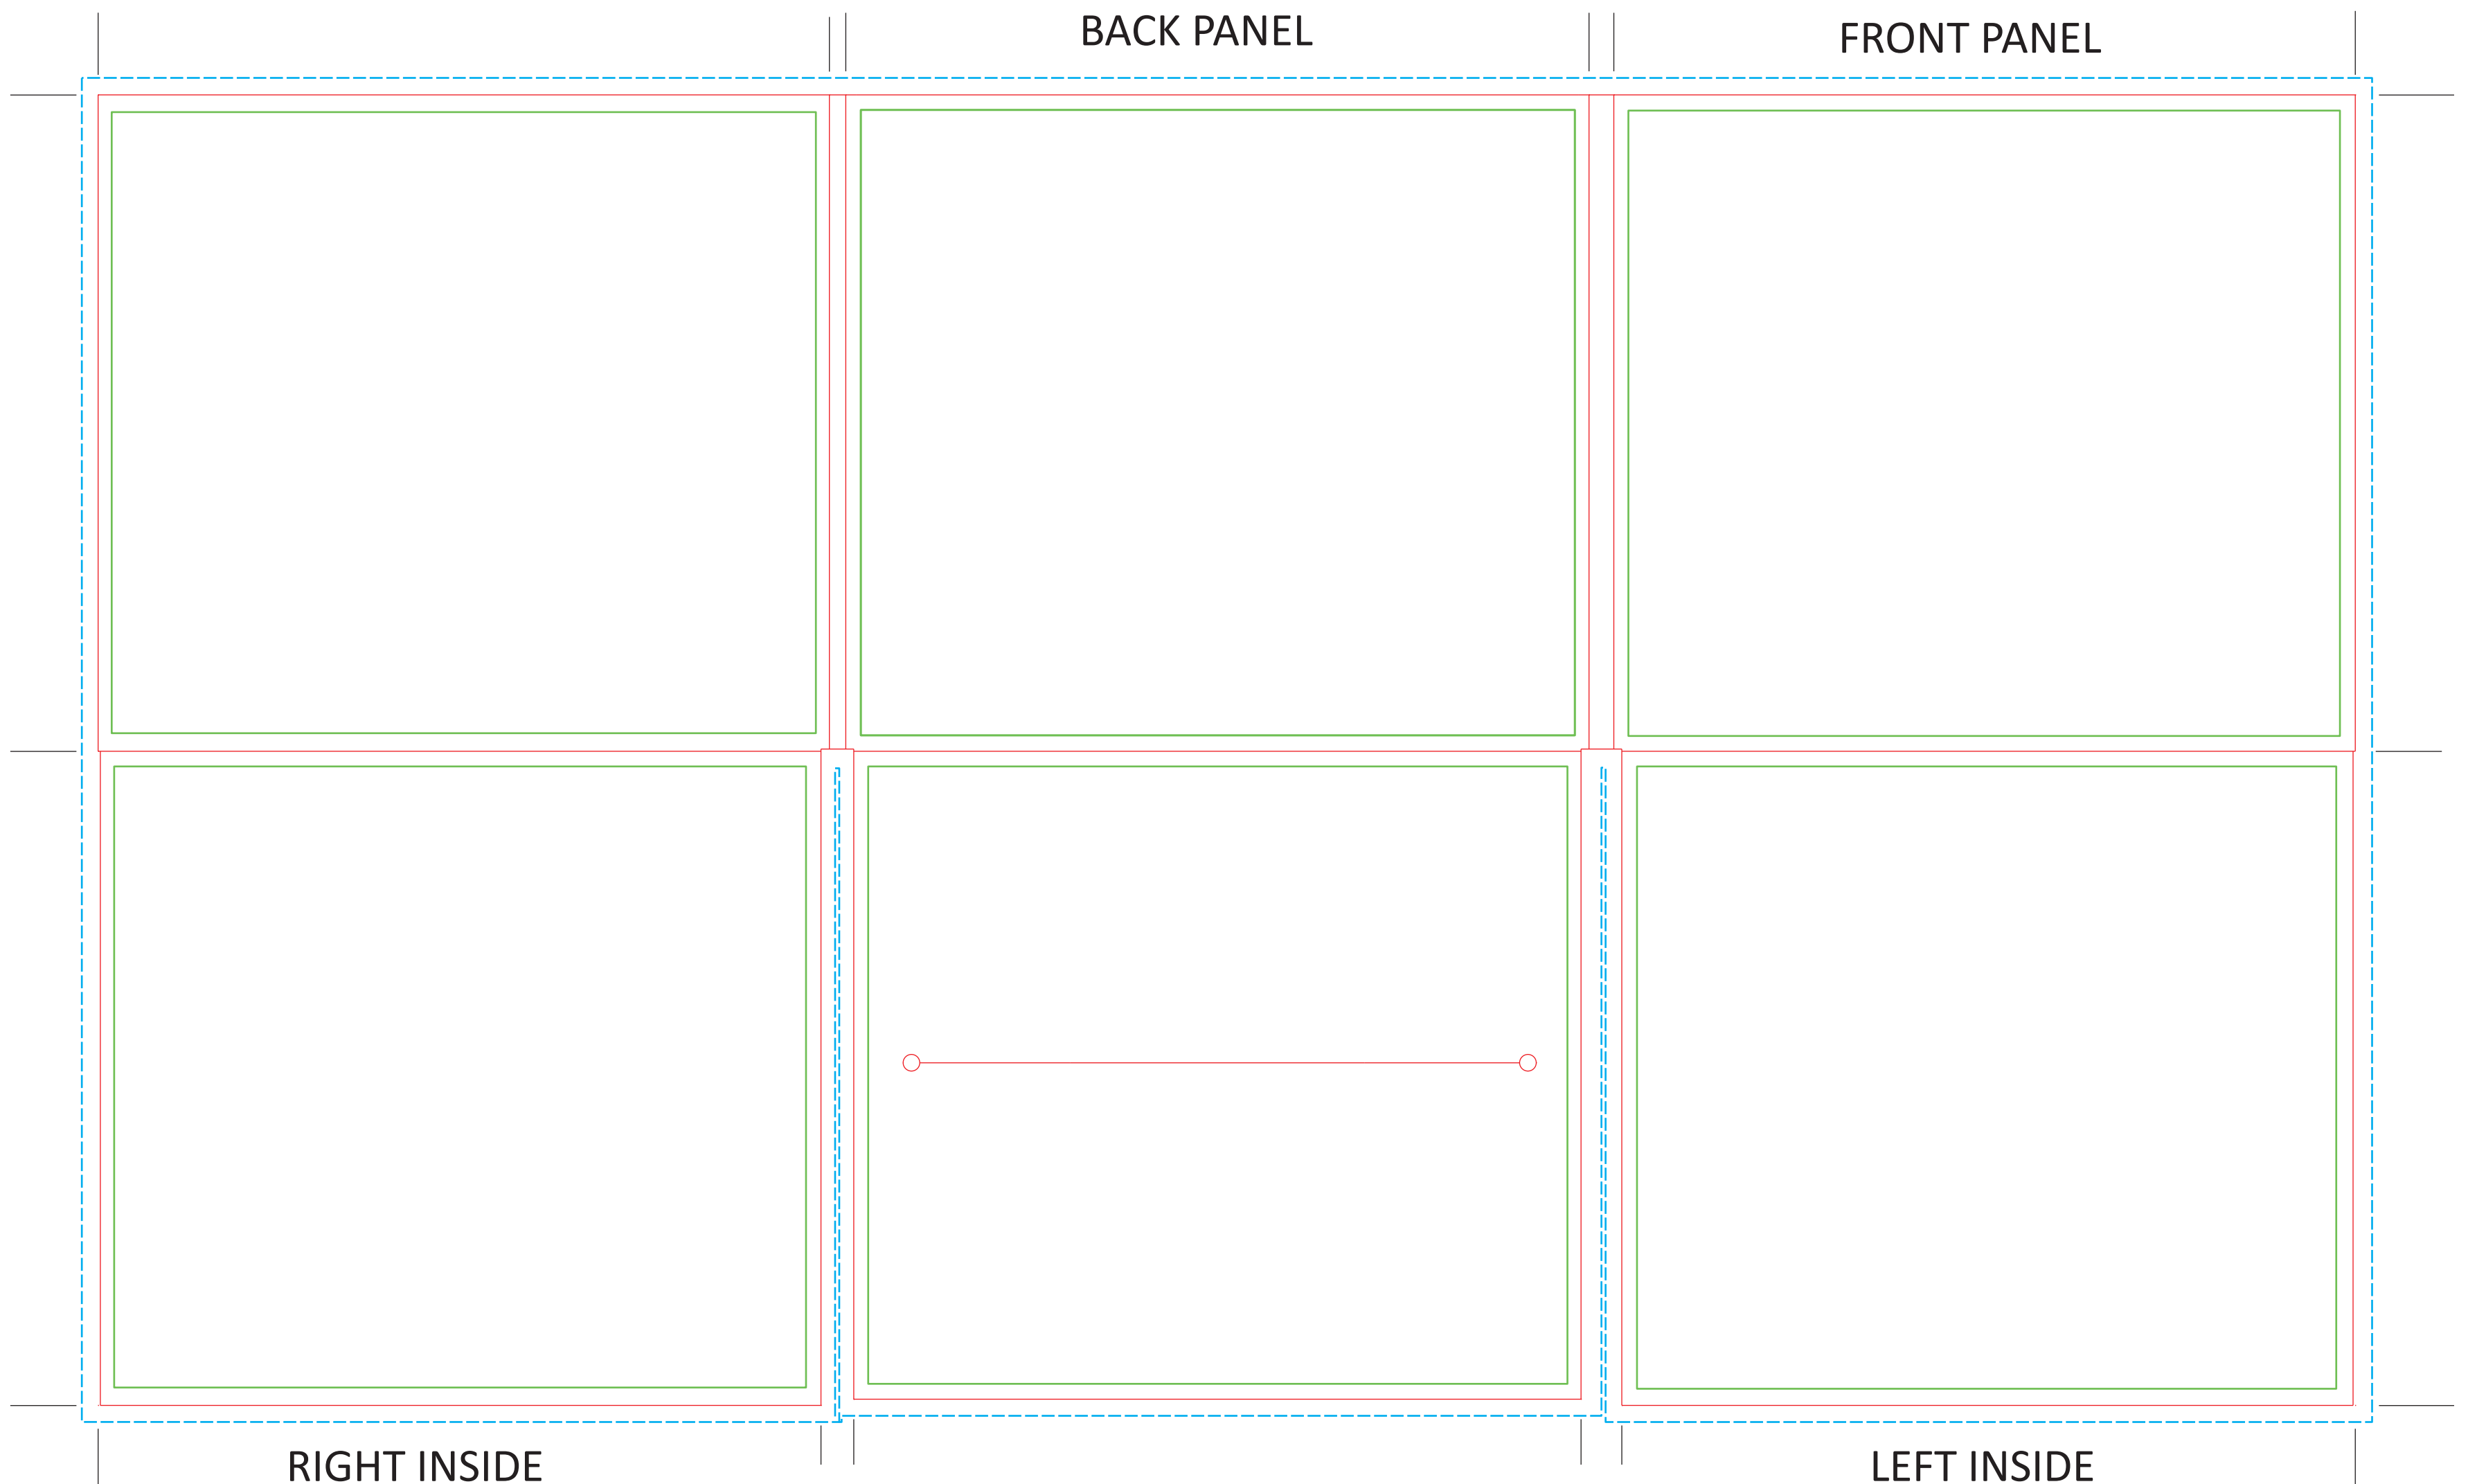

RESOLUTION: Images should be 300dpi at 100% size when imported into layout programs.

FONTS: Include all fonts when sending your files. Adobe Illustrator will automatically substitute missing fonts. To avoid this issue, "outline" all fonts in your artwork.

COLOR: Convert all artwork to 4 Color CMYK process. RGB color will NOT appear correctly when printed.

CUT LINE: Everything outside the cut line will be cut off.

SAFETY MARGIN: All text MUST be inside the safety line.

BLEED AREA: If you have artwork on all 4 sides, you MUST extend your final artwork at least 1/8" (0.125 in) for proper bleed. This does NOT apply if all 4 sides are white

6 PANEL WALLET WITH 1 SLIT POCKET IN THE CENTER

Place artwork upside down on these 3 bottom panels.