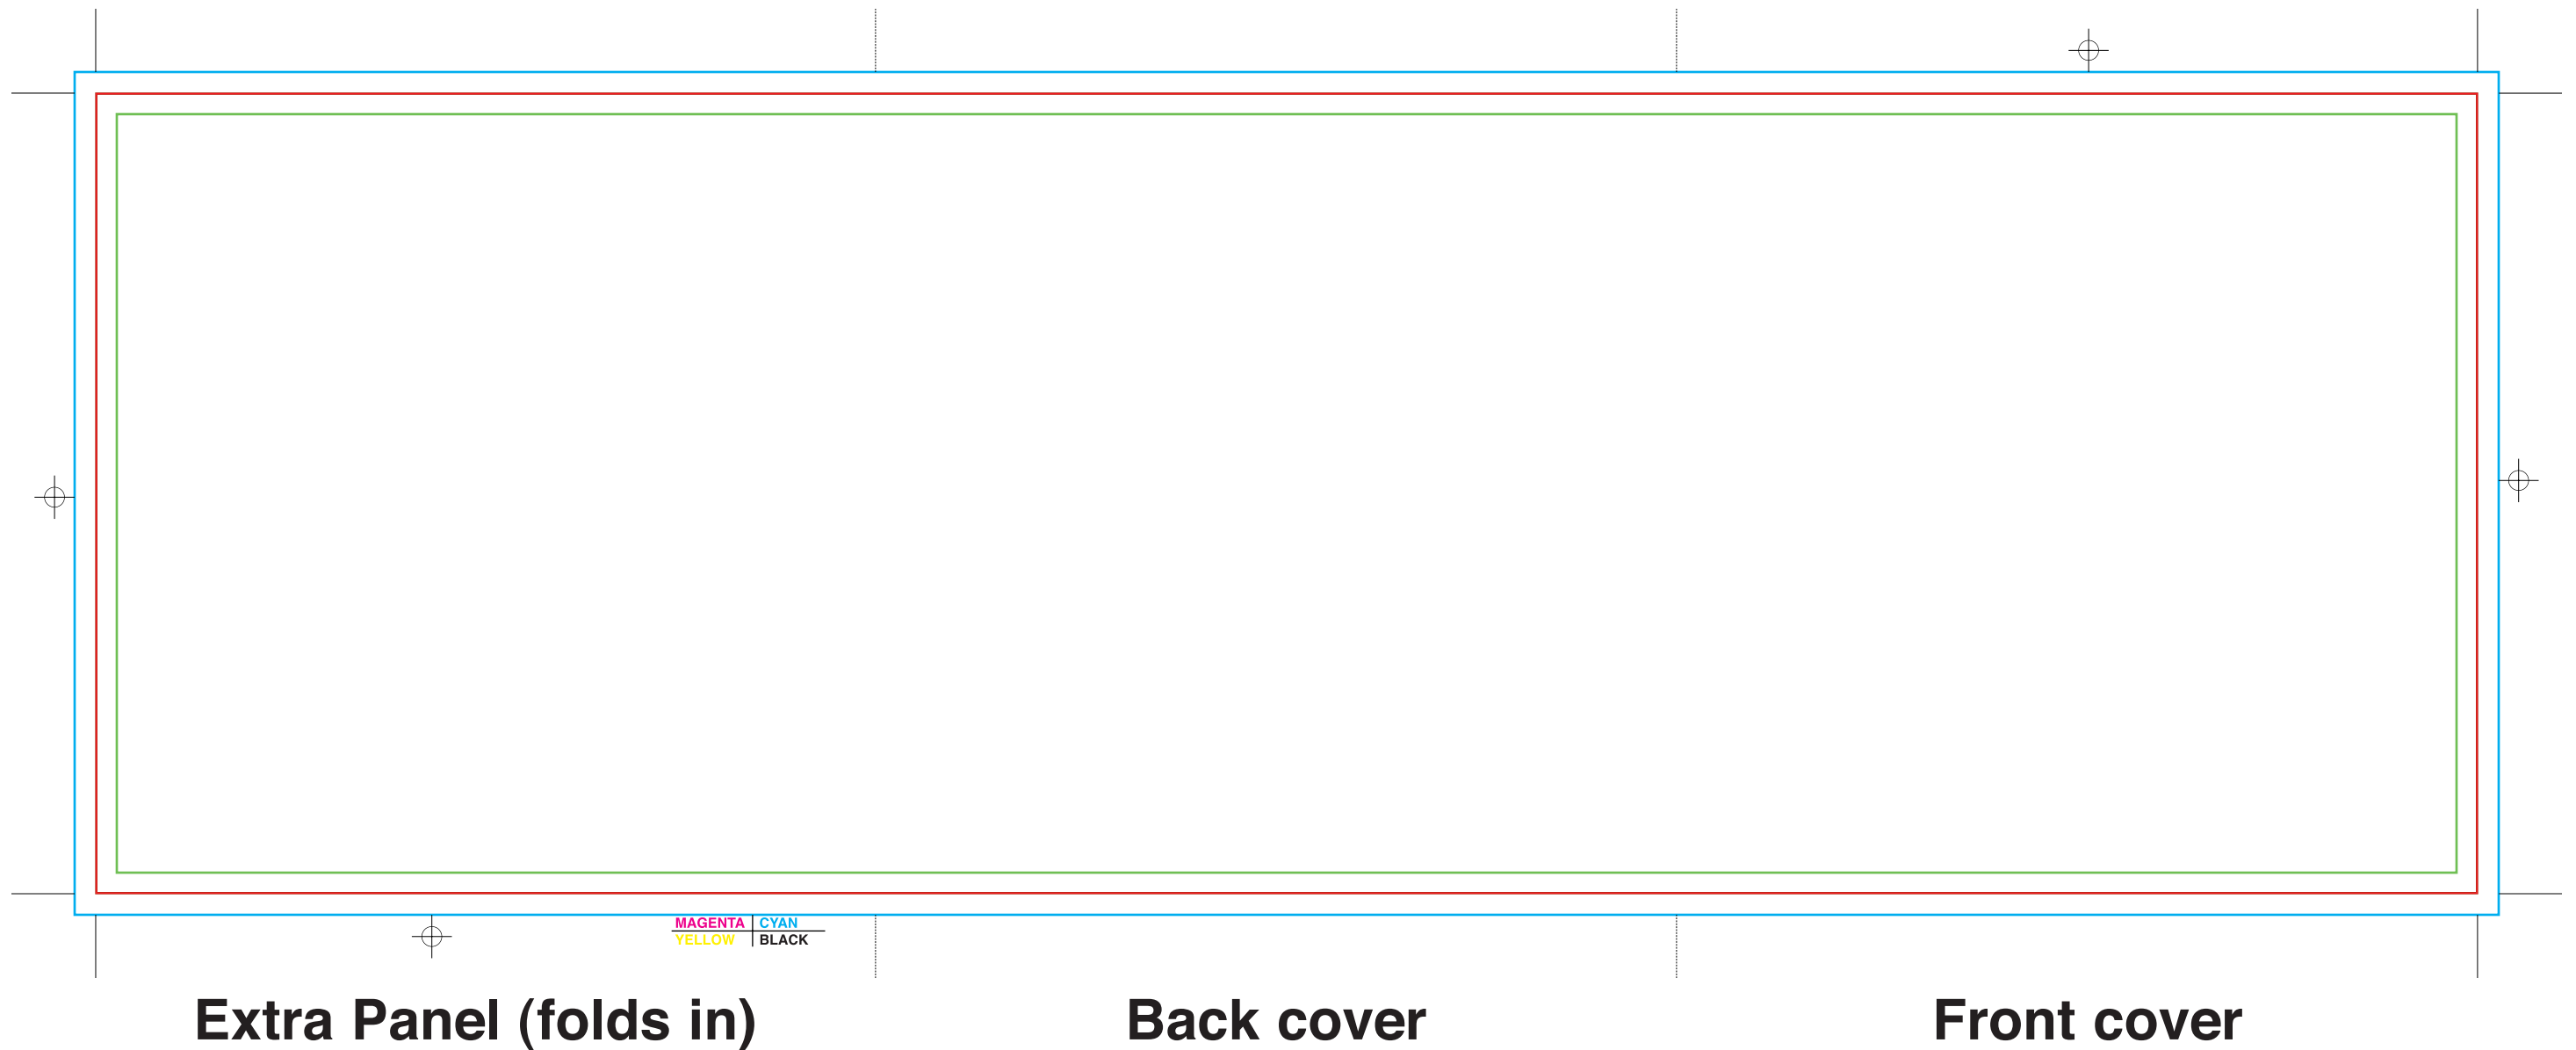

6 panel Tri fold CD insert (Outside)