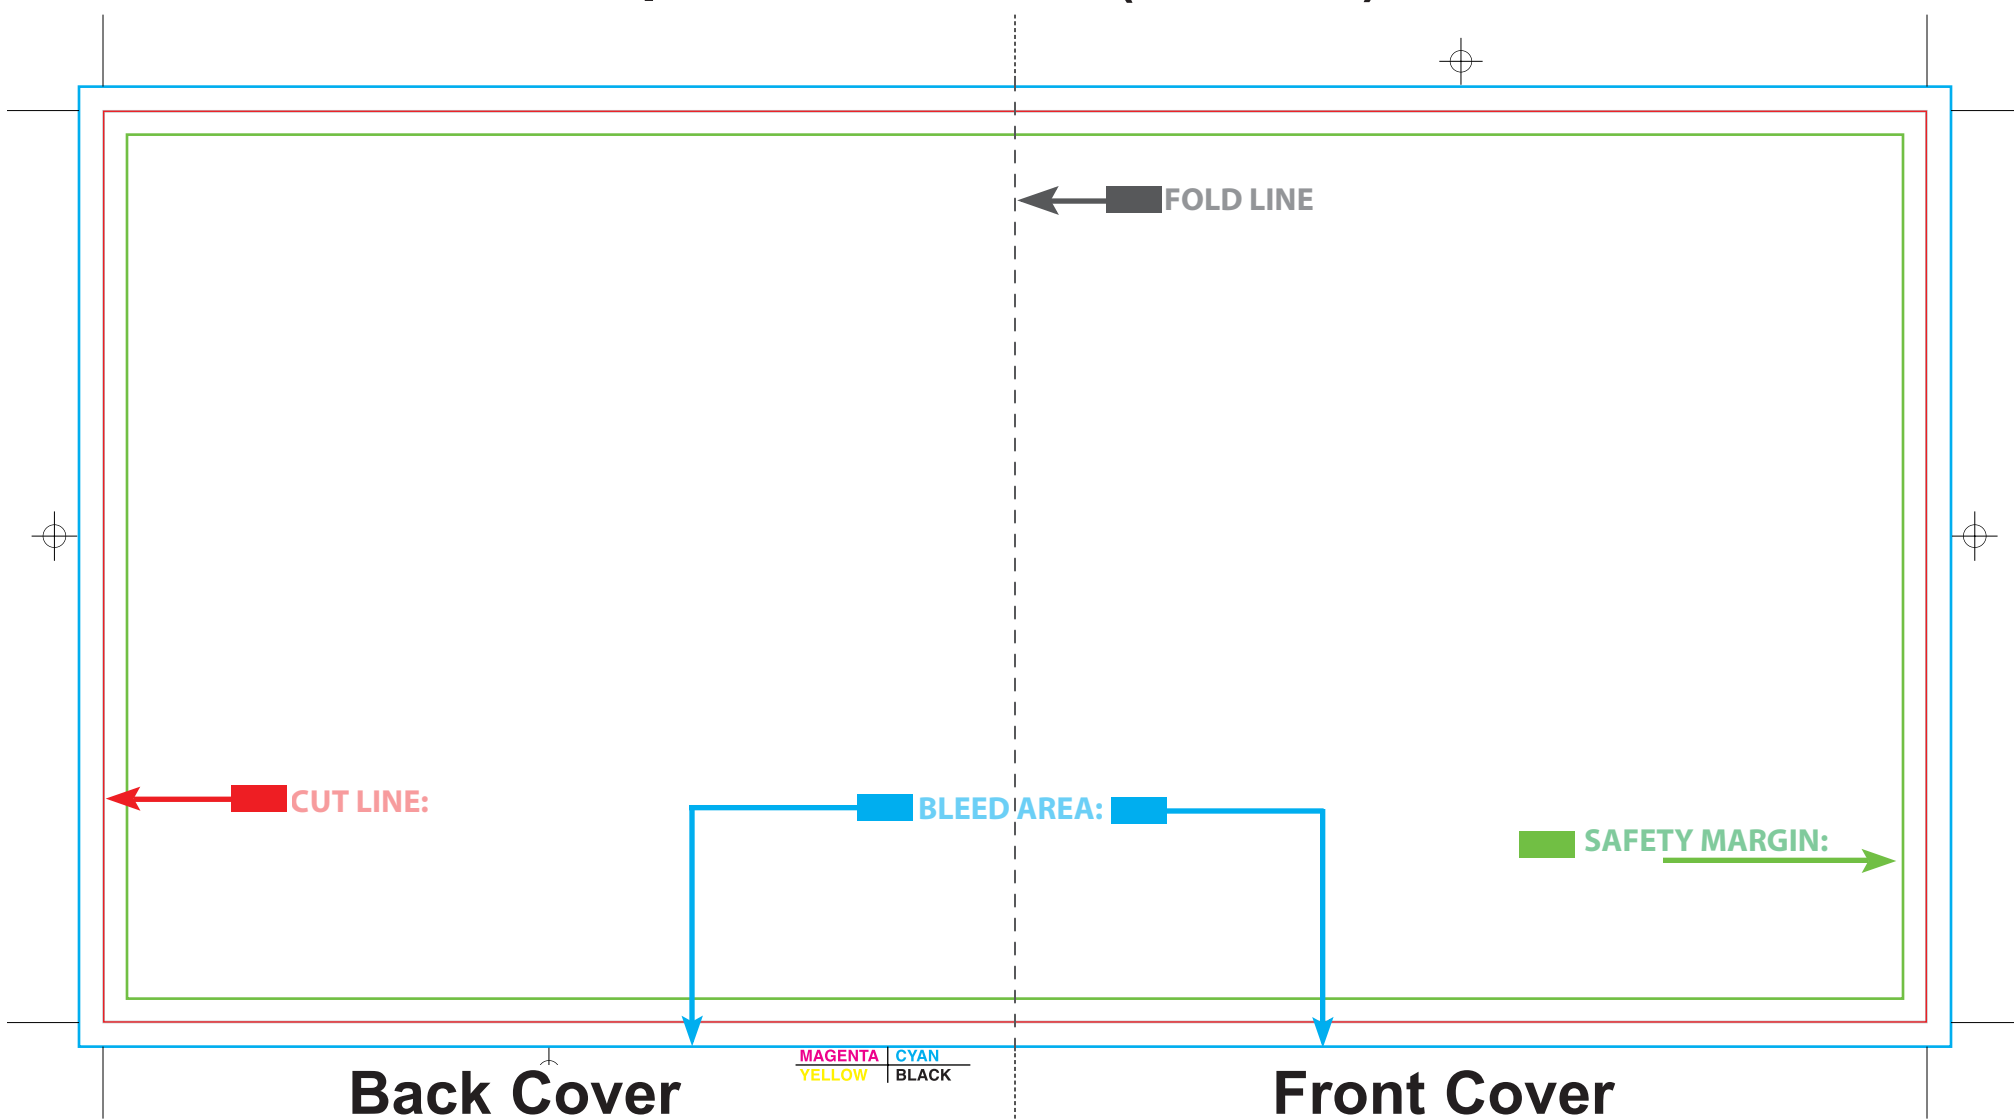

CUT LINE:

Everything outside the cut line will be cut off.

SAFETY MARGIN:

All text MUST be inside the safety line.

BLEED AREA:

If you have artwork on all 4 sides, you MUST extend your final artwork at least 1/8" (0.125 in) for proper bleed. This does NOT apply if all 4 sides are white

4 panel CD insert (Outside)

4 panel CD insert (Inside)